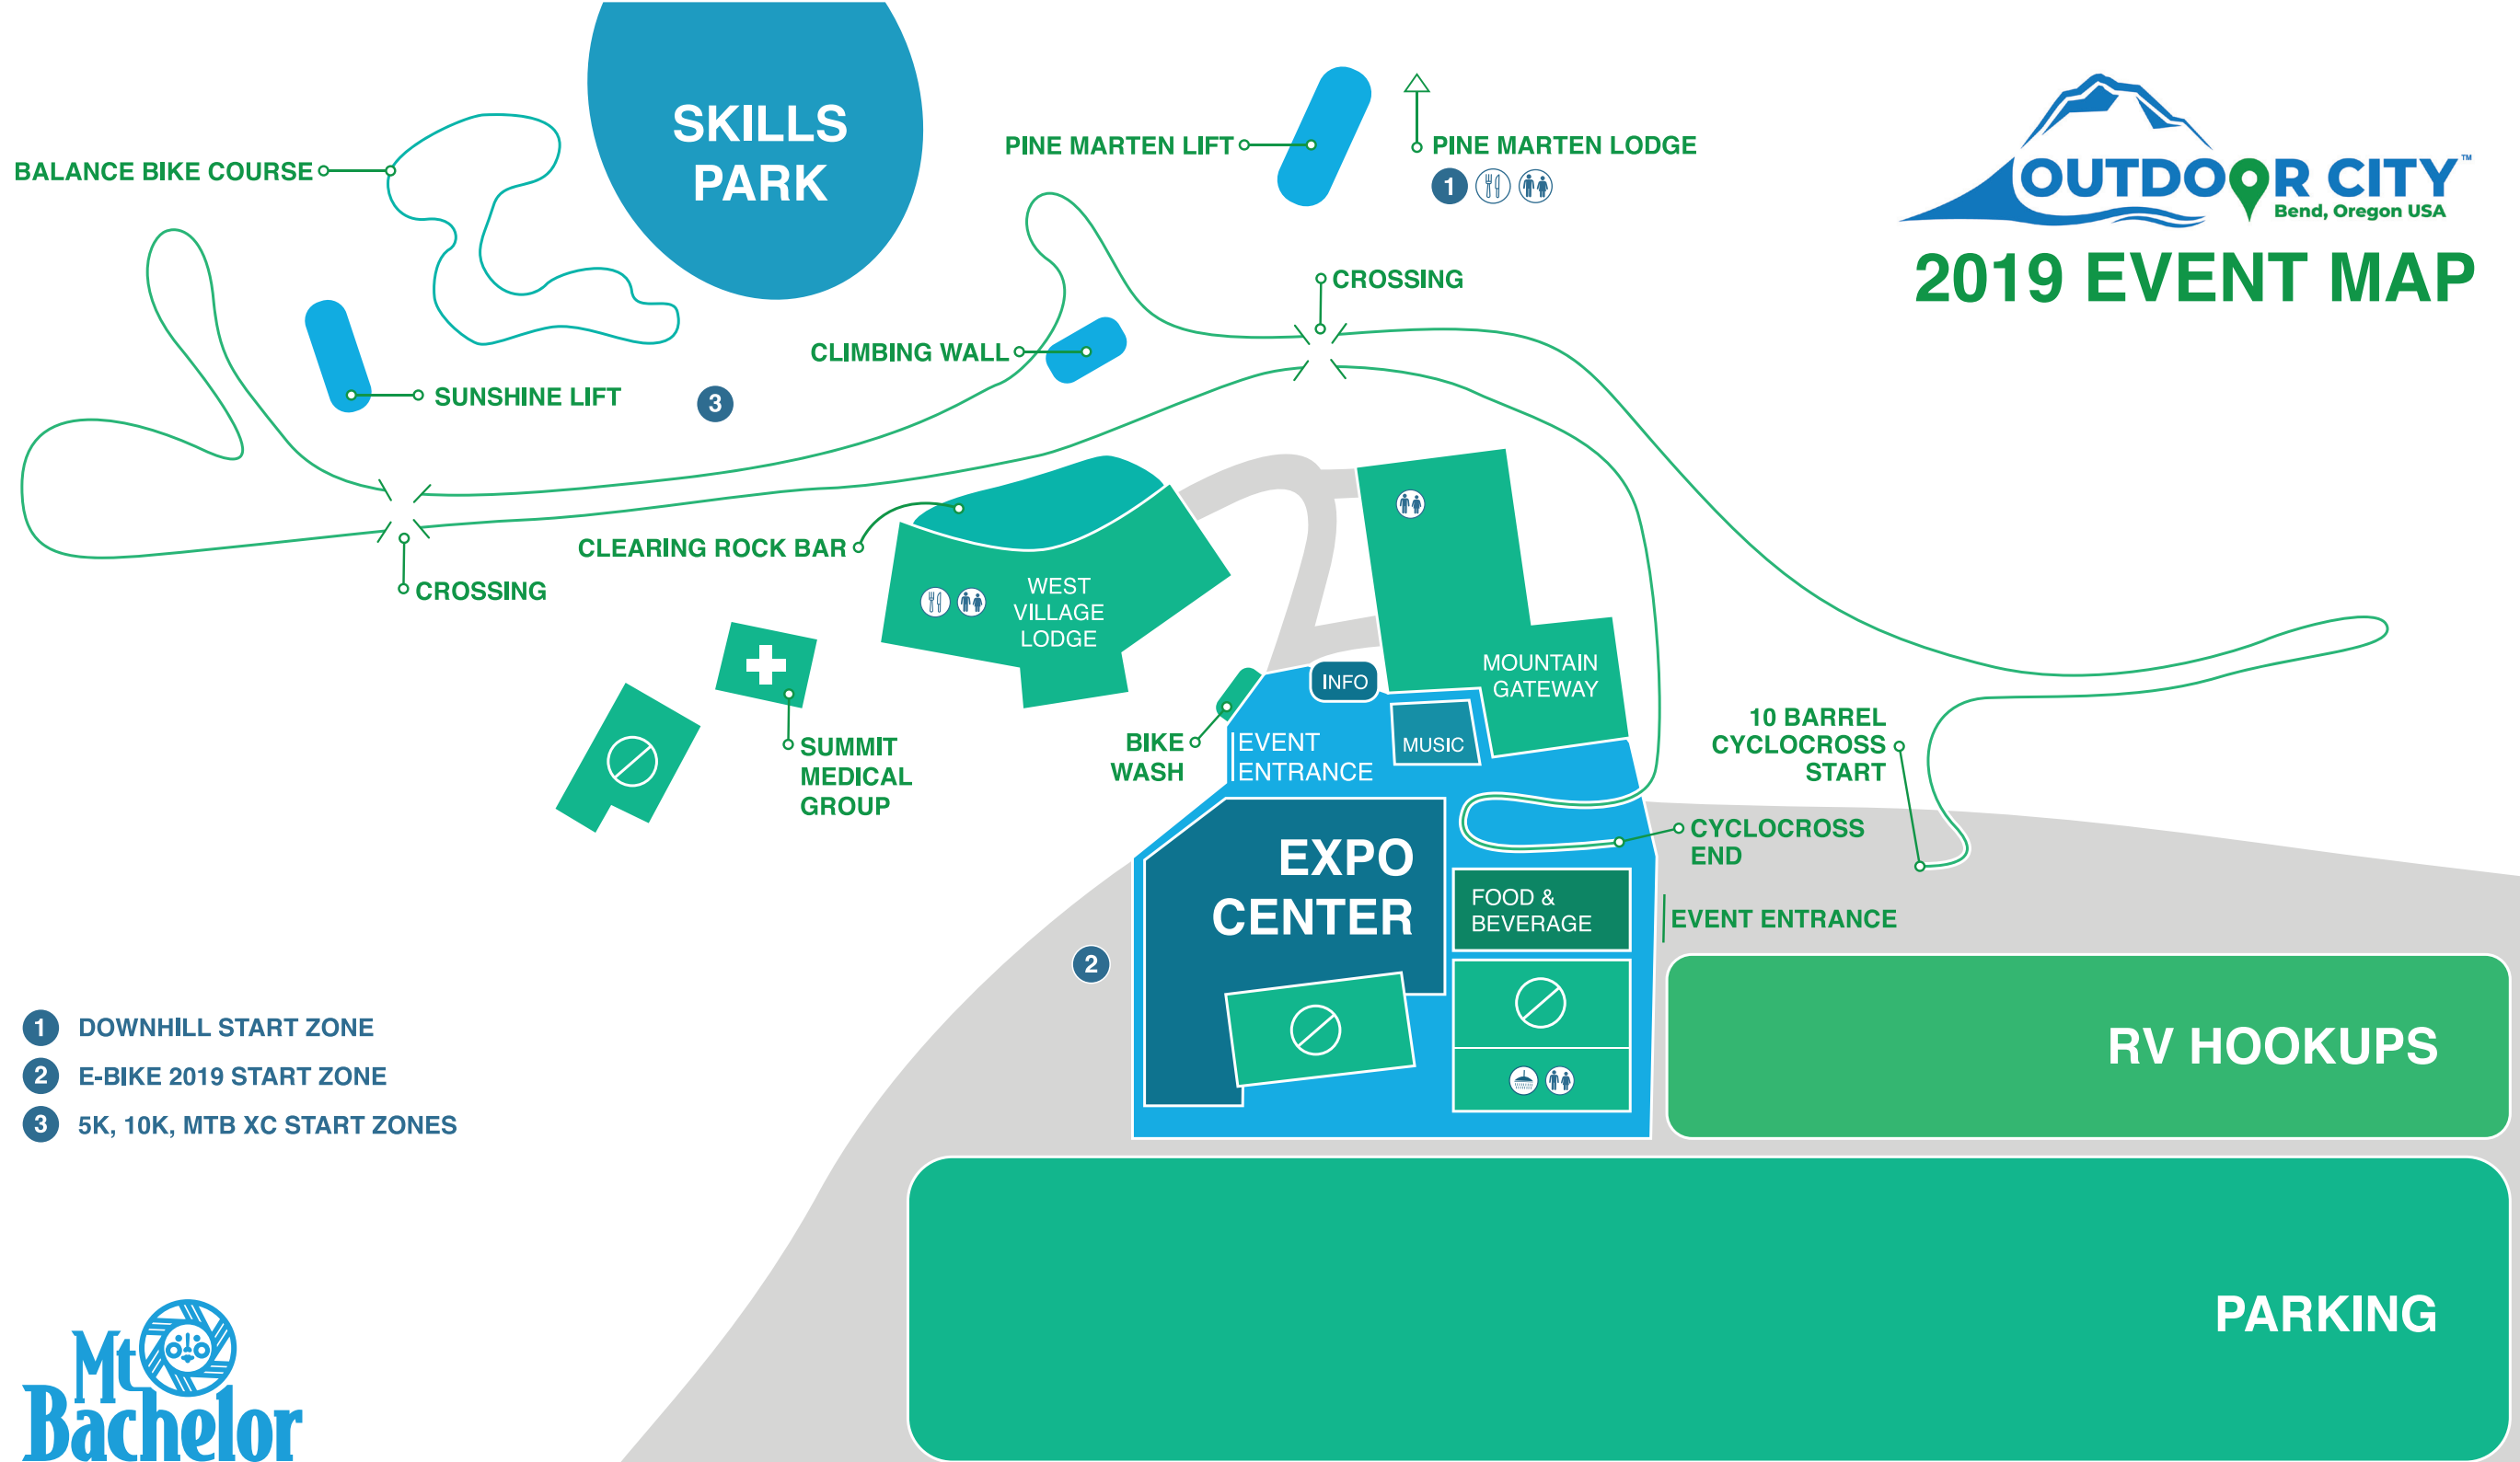

# 2019 EVENT MAP

- 1 DOWNHILL START ZONE
- 2 E-BIKE 2019 START ZONE
- 3 5K, 10K, MTB XC START ZONES